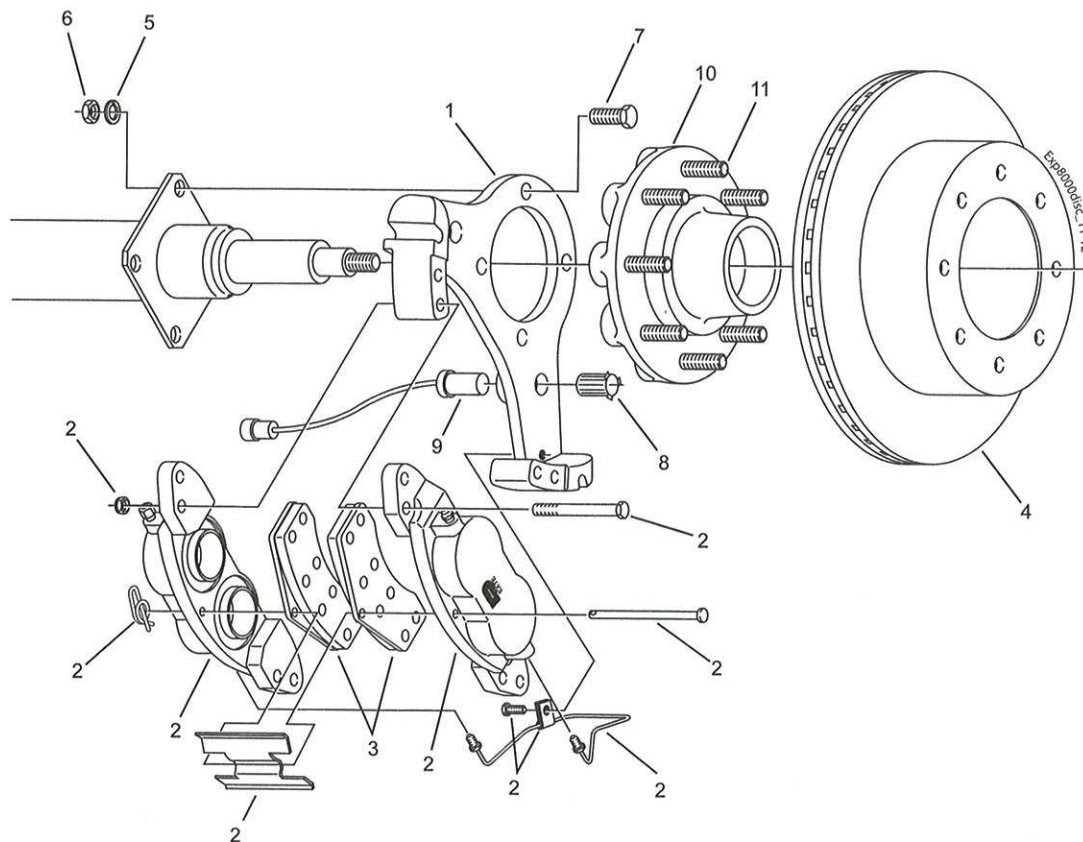

Disc Brake for 8,000 Lb. Axles

CSA approved at 8000#/14.0 SLR

8000 LBS. CAPACITY

Disc Brake 8000#

Item	Part No.	Qty/Brk	Description
1	090-003-01	1	Anchor Yoke
2	K71-630-00	1	Caliper Assembly Kit for LH or RH Contains: 4 006-045-00 Caliper Mounting Nut 4 007-254-00 Caliper Mounting Bolt 1 019-019-00 Cotter Ring 1 027-060-00 Tube Clamp 1 046-145-00 Anti-Rattle Spring 1 054-092-00 Bleeder Screw 1 054-094-00 Adapter Fitting 1 056-038-00 Pad Retaining Pin 1 071-513-00 Cross Over Hydraulic Line (yokes without notch) 1 071-518-00 Cross Over Hydraulic Line (yokes with notch) 1 087-002-00 Hex Bolt 2 089-003-02 Assembled Caliper Half
3	K71-629-00	1	Brake Pad Kit (axle set)
4	K71-631-00	1	Rotor Kit
5	005-058-00	4	1/2" Lock Washer
6	006-129-01	4	1/2" Hex Nut
7	007-097-00	4	1/2" Brake Mounting Bolt
8	097-002-00	1	ABS Sensor Retaining Clip
9	097-004-00	1	ABS Sensor (straight)

Disc Brake 8000# With 50MM Nev-R-Lube®

Item	Part No.	Qty/Brk	Description
1	090-007-01	1	Anchor Yoke
2	K71-630-00	1	Caliper Assembly Kit for LH or RH Contains: 4 006-045-00 Caliper Mounting Nut 4 007-254-00 Caliper Mounting Bolt 1 019-019-00 Cotter Ring 1 027-060-00 Tube Clamp 1 046-145-00 Anti-Rattle Spring 1 054-092-00 Bleeder Screw 1 054-094-00 Adapter Fitting 1 056-038-00 Pad Retaining Pin 1 071-513-00 Cross Over Hydraulic Line (yokes without notch) 1 071-518-00 Cross Over Hydraulic Line (yokes with notch) 1 087-002-00 Hex Bolt 2 089-003-02 Assembled Caliper Half
3	K71-629-00	1	Brake Pad Kit (axle set)
4	K71-631-00	1	Rotor Kit
5	005-058-00	4	1/2" Lock Washer
6	006-129-01	4	1/2" Hex Nut
7	007-097-00	4	1/2" Brake Mounting Bolt
8	097-002-00	1	ABS Sensor Retaining Clip
9	097-004-00	1	ABS Sensor (straight)

Nev-R-Lube® Disc Brake Hubs

Item	Part No.	Qty/Brk	Description
10	008-402-80	1	1/16" Studs, 50mm 8 on 6.50
10	008-402-81	1	5/8" Studs, 50mm 8 on 6.50
11	007-257-00	8	1/16"-18 x 2.50" Press-in Stud
11	007-115-00	8	5/16"-18 x 3.16" Press-in Stud